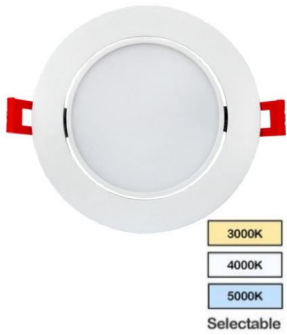

JMF ADAMS

2851 BEDFORD LN. #56, CHINO HILLS, CA 91709
Telephone: (833) 825-9532 Fax: (909) 236-5871

Item: SLTTLT-6R-14WTRI
6" Slim-Tilt 14W Downlight 3CCT
120V, ES, JA8, 1000LM, TRIAC

Color: White
Size: 6"
Packing: 1 Unit/Case
Case Weight: lb
Unit: EA Price: $23.85