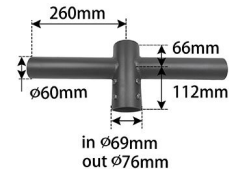

Item: JMF-SB2.5TW180D
Twin-Spoke Bracket 180° Arms 2-3/8" O.D. for Slip-Fitter.

Color: Bronze
Size: 2-3/8"
Packing: 1 Unit/Case
Case Weight: 7.28 lb
Price: Unit: EA