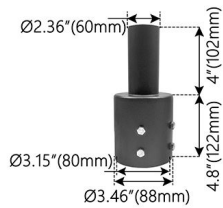

Item: JMF-VT3-D
3" Round Pole Top Bracket, Pole 2-3/8" O.D. Tenon Adapter

Color: Bronze
Size: 3"
Packing: 1 Unit/Case
Case Weight: 14.74 lb
Price: Unit: EA