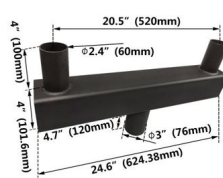

Item: JMF-VTS4R-2T-D
Low-Profile Bullhorn 180° RND Pole Mnt 2-3/8" O.D 2 Slip-Fit

Color: Bronze
Size: 2-3/8"
Packing: 1 Unit/Case
Case Weight: 24.00 lb
Price: Unit: EA