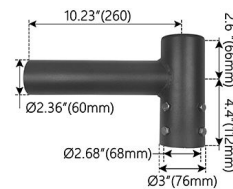

Item: JMF-SB2.5S90-D
Single-Spoke Bracket, 2-3/8" O.D. Mounting for Slip-Fitter

Color: Black
Size: 2-3/8"
Packing: 1 Unit/Case
Case Weight: 40.00 lb
Price: Unit: EA