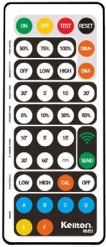

JMF ADAMS

2851 BEDFORD LN. #56, CHINO HILLS, CA 91709
Telephone: (833) 825-9532 Fax: (909) 236-5871

Item: RM51
Remote Control for IFS05SE Sensor UL 5-Year Warranty
Color: Black
Size: 40FT
Packing: 1 Unit/Case
Case Weight: 0.25 lb
Price: Unit: EA