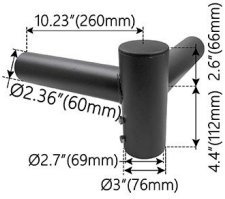

JMF ADAMS

2851 BEDFORD LN. #56, CHINO HILLS, CA 91709
Telephone: (833) 825-9532 Fax: (909) 236-5871

Item: JMF-SB2.5TW90-D
Twin-Spoke Bracket, 2-3/8" O.D. Mounting for Slip-Fitter

Color: Bronze
Size: 2-3/8"
Packing: 1 Unit/Case
Case Weight: 8.00 lb
Price: Unit: EA