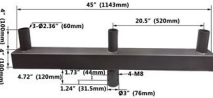

Item: JMF-VTS4R-3T-D
Low-Profile Bullhorn 180° RND Pole Mnt 2-3/8" O.D 3 Slip-Fit

Color: Bronze
Size: 2-3/8"
Packing: 1 Unit/Case
Case Weight: 27.78 lb
Price: Unit: EA