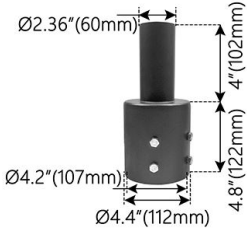

Item: JMF-VT4-D
4" Round Pole Top Bracket, Pole 2-3/8" O.D. Tenon Adapter

Color: Bronze
Size: 4"
Packing: 1 Unit/Case
Case Weight: 14.74 lb
Price: Unit: EA