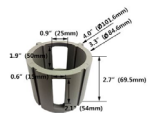

Item: JMF-RB2.5D180-D
Bullhorn Style 180° Round Pole Mounting 2-3/8" O.D 2 Slip-Fit

Color: Bronze
Size: 2-3/8"
Packing: 2 Unit/Case
Case Weight: 24.00 lb
Price: Unit: EA