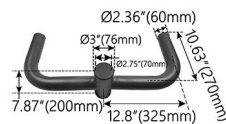

Item: JMF-RB2.5TR180H
Bullhorn Double 180° Horizontal Tenon 2-3/8" O.D 2 Slip-Fit

Color: Bronze
Size: 2-3/8"
Packing: 1 Unit/Case
Case Weight: 12.79 lb
Price: Unit: EA