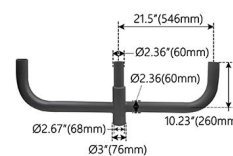

Item: JMF-RB2.5TR180D
Bullhorn Style 180° Round Pole Mounting 2-3/8" O.D 3 Slip-Fit

Color: Bronze
Size: 2-3/8"
Packing: 1 Unit/Case
Case Weight: lb
Price: Unit: EA