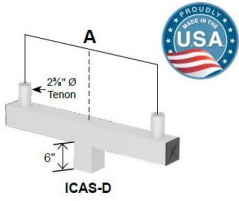

JMF ADAMS

2851 BEDFORD LN. #56, CHINO HILLS, CA 91709
Telephone: (833) 825-9532 Fax: (909) 236-5871

Item: ICAS-D-364SWHT
4" SQR Inline Cross Arm Double w/36" T-Distance 2-3/8" T

Color: White
Size: 4" SQ36
Packing: 1 Unit/Case
Case Weight: lb
Price: Unit: EA