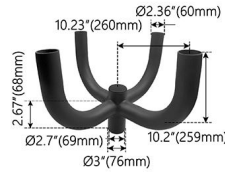

Item: J90BHRN4SF-Q
Bullhorn Style 90° Round Pole Mounting 2-3/8" O.D 4 Slip-Fit

Color: Bronze
Size: 2-3/8"
Packing: 2 Unit/Case
Case Weight: 38.50 lb
Price: Unit: EA