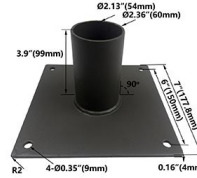

Item: JHWBSF
180° Wall Mount Bracket with 2-3/8" O.D.

Color: Bronze
Size: 2-3/8"
Packing: 1 Unit/Case
Case Weight: 36.00 lb
Price: Unit: EA