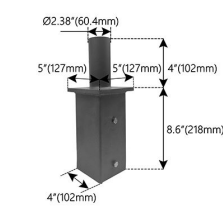

Item: JMF-VTS5-D
5" Square Pole Top Bracket Light Pole Tenon Adapter 2-3/8" OD

Color: Bronze
Size: 5"
Packing: 1 Unit/Case
Case Weight: 9.00 lb
Price: Unit: EA