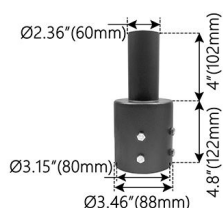

Item: JRDPNASF-3
3" Round Pole Top Bracket, Pole 2-3/8" O.D. Tenon Adapter

Color: Bronze
Size: 3"
Packing: 1 Unit/Case
Case Weight: 14.74 lb
Price: Unit: EA