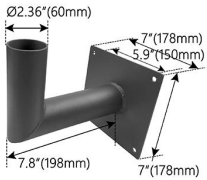

Item: JL90WMBSF
L Shaped 90°, Wall Mounting Bracket with 2-3/8" 1 Slip-Fitter

Color: Bronze
Size: 2-3/8"
Packing: 1 Unit/Case
Case Weight: 46.00 lb
Price: Unit: EA