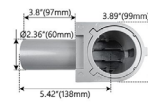

Item: JMF-ADP25-30-D
2-1/2" RND Post Top Adaptor to 3" - Street Light Connector

Color: Bronze
Size: 2.5-3"
Packing: 1 Unit/Case
Case Weight: 4.00 lb
Price: Unit: EA