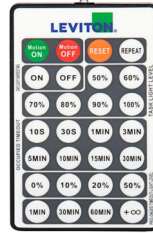

Item: ZLS0R-RA1
Remote IR Control - Access additional features. 5YR-Warranty
Color: White
Size: Remote
Packing: 1 Unit/Case
Case Weight: lb
Price: Unit: EA