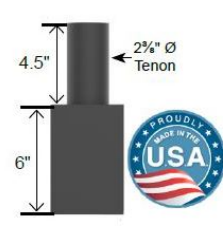

Item: SOAS-4S-BRZ
Slip Over Adaptor SQR Steel Tubing(11g) w/a 2-3/8" OD Tenon

Color: Bronze
Size: 4" SQR
Packing: 1 Unit/Case
Case Weight: lb
Price: Unit: EA