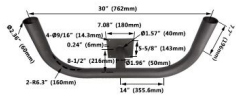

Item: JADP2.5-180H-D
Bullhorn Style Double 180° Wall Mount Brckt 2-3/8" O.D Tenon

Color: Bronze
Size: 2-3/8"
Packing: 1 Unit/Case
Case Weight: 16.09 lb
Price: Unit: EA