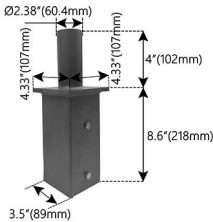

Item: JMF-VTS4-D
4" Square Pole Top Bracket Light Pole Tenon Adapter 2-3/8" OD

Color: Bronze
Size: 2-3/8"
Packing: 1 Unit/Case
Case Weight: 28.00 lb
Price: Unit: EA