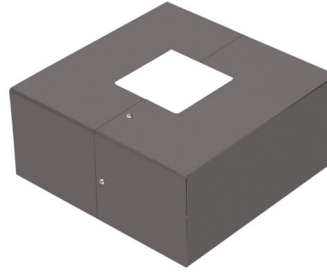

**Item:** SSSP-16'-4S-11G  
16FT 4" SQ Straight Steel Pole 9BC-ND-BRZ-3430  
**Color:** Bronze  
**Size:** 16FT  
**Packing:** 1 Unit/Case  
**Case Weight:** lb  
**Unit:** EA **Price:** \$892.31

**Item:** SSSP-18'-4S-11G  
18FT Sq. Straight Steel Pole 12BC-LAB-11"BC-Slot 12.5"-10.5"  
**Color:** White  
**Size:** 18FT  
**Packing:** 1 Unit/Case  
**Case Weight:** lb  
**Unit:** EA **Price:** \$892.31

**Item:** SSSP-25-4S-11G  
25FT Sq. Straight Steel Pole 12BC-LAB-11"BC-Slot 10"-12-3/4"  
**Color:** Black  
**Size:** 25FT  
**Packing:** 1 Unit/Case  
**Case Weight:** lb  
**Unit:** EA **Price:** \$1223.08

**Item:** BMS-S  
Anchor Bolts - (4pcs per pole in package)  
**Color:** Steel  
**Size:** 20"/4"  
**Packing:** 1 Unit/Case  
**Case Weight:** 10.14 lb  
**Unit:** EA **Price:** \$53.85

**Item:** IBS4-D  
 4 inch Square Base Cover

**Color:** Bronze  
**Size:** 4"  
**Packing:** 1 Unit/Case  
**Case Weight:** lb  
**Unit: EA Price:** \$49.23

**Item:** JMF-SPP235-D  
 Screw Positioning Plate