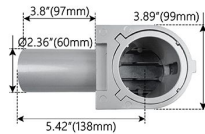

Item: JL90WMBSF
L Shaped 90°, Wall Mounting Bracket
with 2-3/8" 1 Slip-Fitter
Color: Bronze
Size: 2-3/8"
Packing: 1 Unit/Case
Case Weight: 46.00 lb
Unit: EA **Price:** $38.46