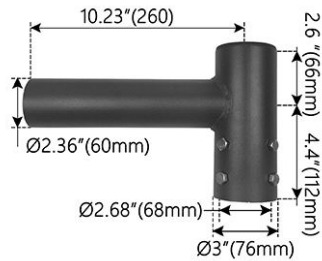

Item: JMF-SB2.5S90-D
Single-Spoke Bracket, 2-3/8" O.D.
Mounting for Slip-Fitter

Color: Black
Size: 2-3/8"
Packing: 1 Unit/Case
Case Weight: 40.00 lb
Unit: EA **Price:** $35.38