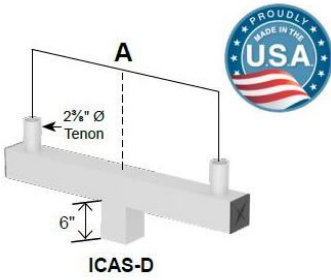

JMF ADAMS

2851 BEDFORD LN. #56, CHINO HILLS, CA 91709
Telephone: (833) 825-9532 Fax: (909) 236-5871

Item: ICAS-D-364SWHT
4" SQR Inline Cross Arm Double w/36"
T-Distance 2-3/8" T
Color: White
Size: 4"SQ36
Packing: 1 Unit/Case
Case Weight: lb
Unit: EA **Price:** $192.31