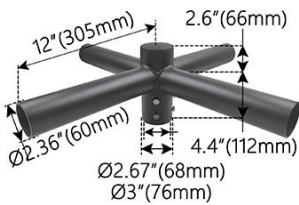

Item: JQDSPOKE-BK
Quad Spoke Bracket 90° Arms mount
over 2-3/8" 4 Fixtures.

Color: Black
Size: 2-3/8"
Packing: 2 Unit/Case
Case Weight: 28.00 lb
Unit: EA **Price:** $66.15