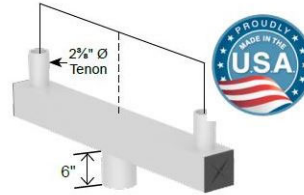

Item: ICAR-D-36-238RB
2-3/8" RND Inline Cross Arm Double
w/36" T-Distance 2-3/8"T

Color: Black
Size: 2-3/8"
Packing: 1 Unit/Case
Case Weight: lb
Unit: EA Price: $269.23