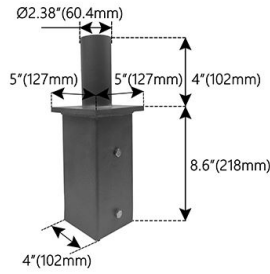

Item: JMF-VTS5-D
5" Square Pole Top Bracket Light Pole
Tenon Adapter 2-3/8" OD

Color: Bronze
Size: 5"
Packing: 1 Unit/Case
Case Weight: 9.00 lb
Unit: EA **Price:** $52.31