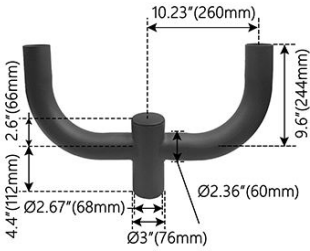

JMF ADAMS

2851 BEDFORD LN. #56, CHINO HILLS, CA 91709
Telephone: (833) 825-9532 Fax: (909) 236-5871

Item: JMF-RB2.5D180-D
Bullhorn Style 180° Round Pole
Mounting 2-3/8" O.D 2 Slip-Fit

Color: Bronze
Size: 2-3/8"
Packing: 2 Unit/Case
Case Weight: 24.00 lb
Unit: EA **Price:** $90.77