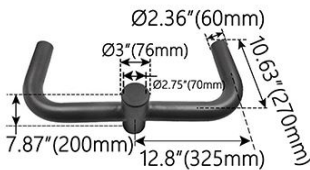

Item: JMF-RB2.5TR180H
Bullhorn Double 180° Horizontal Tenon
2-3/8" O.D 2 Slip-Fit

Color: Bronze
Size: 2-3/8"
Packing: 1 Unit/Case
Case Weight: 12.79 lb
Unit: EA **Price:** $90.77