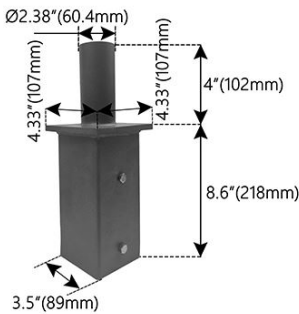

Item: JMF-VTS4-D
4" Square Pole Top Bracket Light Pole Tenon Adapter 2-3/8" OD

Color: Bronze
Size: 2-3/8"
Packing: 1 Unit/Case
Case Weight: 28.00 lb
Unit: EA Price: $44.62