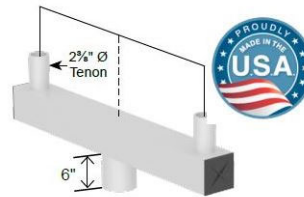

Item: ICAR-D-36-4RBRZ
4" RND Inline Cross Arm Double
w/36" Tenon-Distance, 2-3/8"T

Color: Bronze
Size: 4"RND
Packing: 1 Unit/Case
Case Weight: lb
Unit: EA Price: $161.54