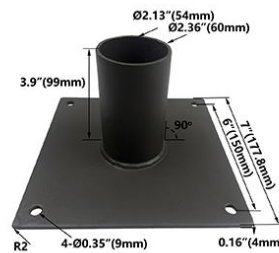

Item: JHWBSF
180° Wall Mount Bracket with 2-3/8"
O.D.
Color: Bronze
Size: 2-3/8"
Packing: 1 Unit/Case
Case Weight: 36.00 lb
Unit: EA **Price:** $32.31