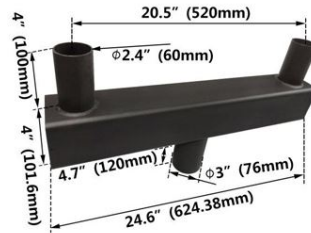

Item: JMF-VTS4R-2T-D
Low-Profile Bullhorn 180° RND Pole Mnt 2-3/8" O.D 2 Slip-Fit

Color: Bronze
Size: 2-3/8"
Packing: 1 Unit/Case
Case Weight: 24.00 lb
Unit: EA Price: $120.00