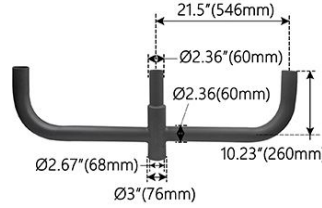

Item: JMF-RB2.5TR180D
Bullhorn Style 180° Round Pole
Mounting 2-3/8" O.D 3 Slip-Fit

Color: Bronze
Size: 2-3/8"
Packing: 1 Unit/Case
Case Weight: lb
Unit: EA **Price:** $143.08