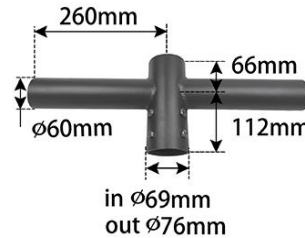

Item: JMF-SB2.5TW180D
Twin-Spoke Bracket 180° Arms 2-3/8" O.D. for Slip-Fitter.

Color: Bronze
Size: 2-3/8"
Packing: 1 Unit/Case
Case Weight: 7.28 lb
Unit: EA **Price:** $50.77