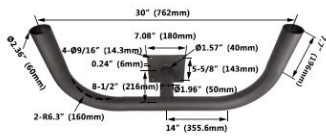

# JMF ADAMS

2851 BEDFORD LN. #56, CHINO HILLS, CA 91709  
 Telephone: (833) 825-9532 Fax: (909) 236-5871

**Item:** ICAS-D-364SWHT  
 4" SQR Inline Cross Arm Double w/36"  
 T-Distance 2-3/8" T  
**Color:** White  
**Size:** 4"SQ36  
**Packing:** 1 Unit/Case  
**Case Weight:** lb  
**Unit:** EA **Price:** \$192.31

**Item:** J90BHRN4SF-Q  
 Bullhorn Style 90° Round Pole  
 Mounting 2-3/8" O.D 4 Slip-Fit  
**Color:** Bronze  
**Size:** 2-3/8"  
**Packing:** 2 Unit/Case  
**Case Weight:** 38.50 lb  
**Unit:** EA **Price:** \$143.08