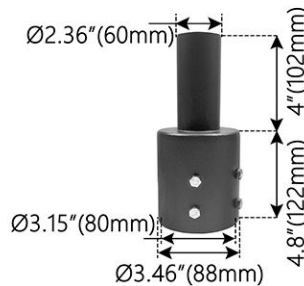

Item: JRDPNASF-3
3" Round Pole Top Bracket, Pole 2-
3/8" O.D. Tenon Adapter

Color: Bronze
Size: 3"
Packing: 1 Unit/Case
Case Weight: 14.74 lb
Unit: EA **Price:** $23.08