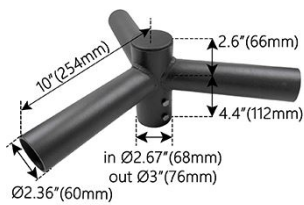

Item: JMF-SB2.5TR120D
Triple Spoke Bracket 120° Arms 2-3/8" O.D. for Slip-Fitter.

Color: Black
Size: 2-3/8"
Packing: 1 Unit/Case
Case Weight: 10.00 lb
Unit: EA **Price:** $53.85