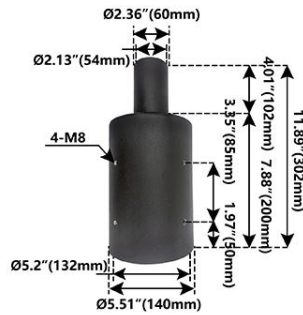

Item: JMF-VT5-D
5" Round Pole Top Bracket, Light Pole Tenon Adapter 2-3/8" OD

Color: Bronze
Size: 5"
Packing: 1 Unit/Case
Case Weight: 33.66 lb
Unit: EA Price: $52.31