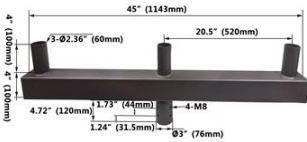

JMF ADAMS

2851 BEDFORD LN. #56, CHINO HILLS, CA 91709
Telephone: (833) 825-9532 Fax: (909) 236-5871

Item: JMF-VTS4R-3T-D
Low-Profile Bullhorn 180° RND Pole
Mnt 2-3/8" O.D 3 Slip-Fit

Color: Bronze
Size: 2-3/8"
Packing: 1 Unit/Case
Case Weight: 27.78 lb
Unit: EA **Price:** $150.77