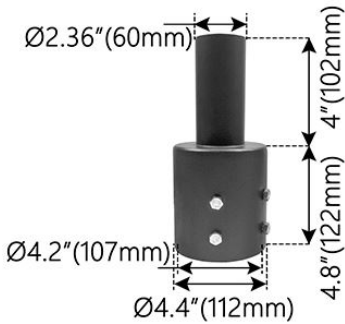

Item: JMF-VT4-D
4" Round Pole Top Bracket, Pole 2-3/8" O.D. Tenon Adapter

Color: Bronze
Size: 4"
Packing: 1 Unit/Case
Case Weight: 14.74 lb
Unit: EA Price: $35.38