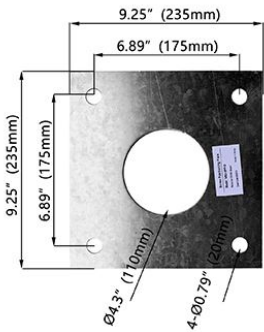

**Item:** SSSP-16'-4S-11G  
16FT 4" SQ Straight Steel Pole 9BC-ND-BRZ-3430  
**Color:** Bronze  
**Size:** 16FT  
**Packing:** 1 Unit/Case  
**Case Weight:** lb  
**Unit:** EA **Price:** \$892.31

**Item:** SSSP-18'-4S-11G  
18FT Sq. Straight Steel Pole 12BC-LAB-11"BC-Slot 12.5"-10.5"  
**Color:** White  
**Size:** 18FT  
**Packing:** 1 Unit/Case  
**Case Weight:** lb  
**Unit:** EA **Price:** \$892.31

**Item:** SSSP-25-4S-11G  
25FT Sq. Straight Steel Pole 12BC-LAB-11"BC-Slot 10"-12-3/4"  
**Color:** Black  
**Size:** 25FT  
**Packing:** 1 Unit/Case  
**Case Weight:** lb  
**Unit:** EA **Price:** \$1223.08

**Item:** BMS-S  
Anchor Bolts - (4pcs per pole in package)  
**Color:** Steel  
**Size:** 20"/4"  
**Packing:** 1 Unit/Case  
**Case Weight:** 10.14 lb  
**Unit:** EA **Price:** \$53.85

**Item:** IBS4-D  
 4 inch Square Base Cover

**Color:** Bronze  
**Size:** 4"  
**Packing:** 1 Unit/Case  
**Case Weight:** lb  
**Unit: EA Price:** \$49.23

**Item:** JMF-SPP235-D  
 Screw Positioning Plate