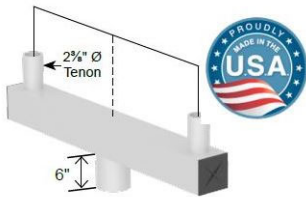

Item: ICAR-D-36-4RBLK
4" RND Inline Cross Arm Double w/36"
Tenon-Distance, 2-3/8"T

Color: Black
Size: 4"RND
Packing: 1 Unit/Case
Case Weight: lb
Unit: EA Price: $161.54