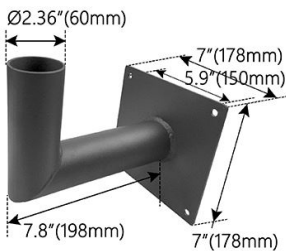

Item: JL90WMBSF
L Shaped 90°, Wall Mounting Bracket
with 2-3/8" 1 Slip-Fitter
Color: Bronze
Size: 2-3/8"
Packing: 1 Unit/Case
Case Weight: 46.00 lb
Unit: EA **Price:** $38.46

Item: JMF-ADP25-30-D
2-1/2" RND Post Top Adaptor to 3" -
Street Light Connector
Color: Bronze
Size: 2.5-3"
Packing: 1 Unit/Case
Case Weight: 4.00 lb
Unit: EA **Price:** $38.46