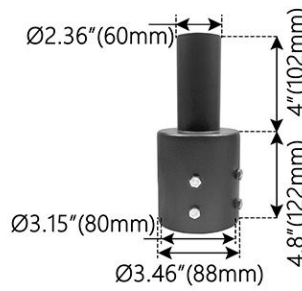

Item: JMF-VT3-D
3" Round Pole Top Bracket, Pole 2-3/8" O.D. Tenon Adapter

Color: Bronze
Size: 3"
Packing: 1 Unit/Case
Case Weight: 14.74 lb
Unit: EA Price: $33.85