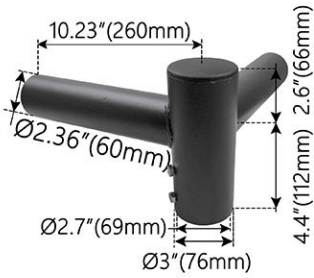

JMF ADAMS

2851 BEDFORD LN. #56, CHINO HILLS, CA 91709
Telephone: (833) 825-9532 Fax: (909) 236-5871

Item: JMF-SB2.5TW90-D
Twin-Spoke Bracket, 2-3/8" O.D.
Mounting for Slip-Fitter

Color: Bronze
Size: 2-3/8"
Packing: 1 Unit/Case
Case Weight: 8.00 lb
Unit: EA Price: $50.77