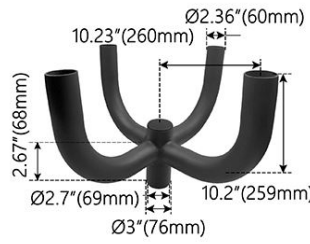

Item: J90BHRN4SF-Q
Bullhorn Style 90° Round Pole
Mounting 2-3/8" O.D 4 Slip-Fit
Color: Bronze
Size: 2-3/8"
Packing: 2 Unit/Case
Case Weight: 38.50 lb
Unit: EA **Price:** $143.08